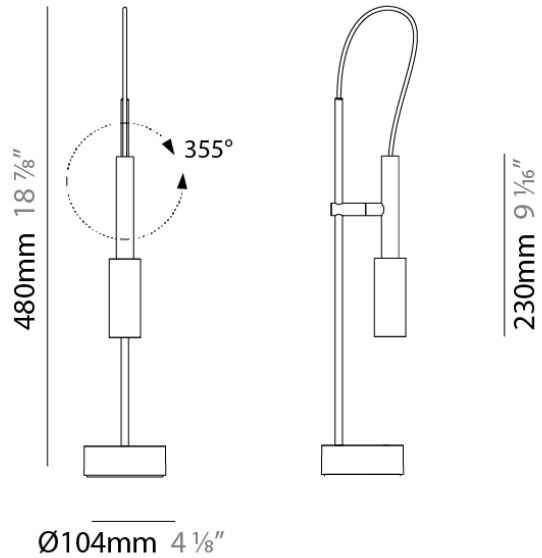

TUBINO PLUS PORTABLE

D84378-GRF

PROJECT	
TYPE	
NOTES	
QUANTITY	
DATE	

GENERAL

Series: Tubino
Subseries: Tubino Plus
Brand: Panzeri
Division: Design
Mounting Type: Portable
Mounting Location: Table
Subcategory: Task

PHYSICAL

Shape: Cylinder
Diameter (mm): 104
Diameter (in): 4 1/8
Height (mm): 480
Height (in): 18 7/8
Light Distribution: Adjustable / Direct
Weight (kg): 1.42
Weight (lbs): 3.13
Diffuser: Opal - Polycarbonate
Fixture Material: Aluminum / Brass / Steel
Cable Details: Bordeaux Cloth Cable

ELECTRICAL

Lamp Type: LED
Input Wattage (W): 6.5
Dimming: Non-Dimmable
Driver Location: Inline Transformer Plug
Input Voltage (V): 120

LED

Color Temperature (°K): 2700
Max. Delivered Lumen (lm): 339
Nominal Lumen (lm): 475
CRI: >90 CRI
Lamp Life (hrs): 80000

OPTICAL

Adjustability: Rotational 355°

RATINGS AND CERTIFICATIONS

Certified By: CSA Certified to UL and CSA Standards
IP rating: IP20