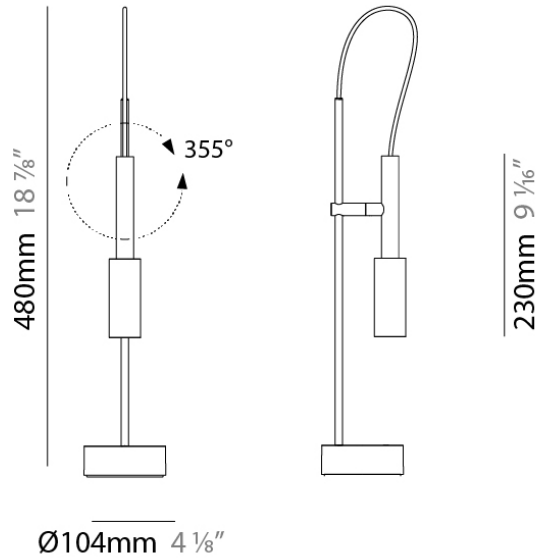

PHYSICAL

Shape: Cylinder
 Diameter (mm): 104
 Diameter (in): 4 1/8
 Height (mm): 480
 Height (in): 18 7/8
 Light Distribution: Adjustable / Direct
 Weight (kg): 1.42
 Weight (lbs): 3.13
 Diffuser: Opal - Polycarbonate
 Fixture Material: Aluminum / Brass / Steel

ELECTRICAL

Lamp Type: LED
 Input Wattage (W): 6.5
 Dimming: Non-Dimmable
 Driver Location: Inline Transformer Plug
 Input Voltage (V): 120

LED

Number of LEDs: 1
 Color Temperature (°K): 2700
 Max. Delivered Lumen (lm): 339
 Nominal Lumen (lm): 475
 CRI: >90 CRI
 Lamp Life (hrs): 70000

OPTICAL

Adjustability: Rotational 355°

RATINGS AND CERTIFICATIONS

Certified By: CSA Certified to UL and CSA Standards
 IP rating: IP20

TUBINO PLUS PORTABLE

D84378-GRF

PROJECT	
TYPE	
NOTES	
QUANTITY	
DATE	

GENERAL

Series: Tubino
 Subseries: Tubino Plus
 Brand: Panzeri
 Division: Design
 Mounting Type: Portable
 Mounting Location: Table
 Subcategory: Task

PHYSICAL

Shape: Cylinder
 Diameter (mm): 104
 Diameter (in): 4 1/8
 Height (mm): 480
 Height (in): 18 7/8
 Light Distribution: Adjustable / Direct
 Weight (kg): 1.42
 Weight (lbs): 3.13
 Diffuser: Opal - Polycarbonate
 Fixture Material: Aluminum / Brass / Steel
 Cable Details: Bordeaux Cloth Cable